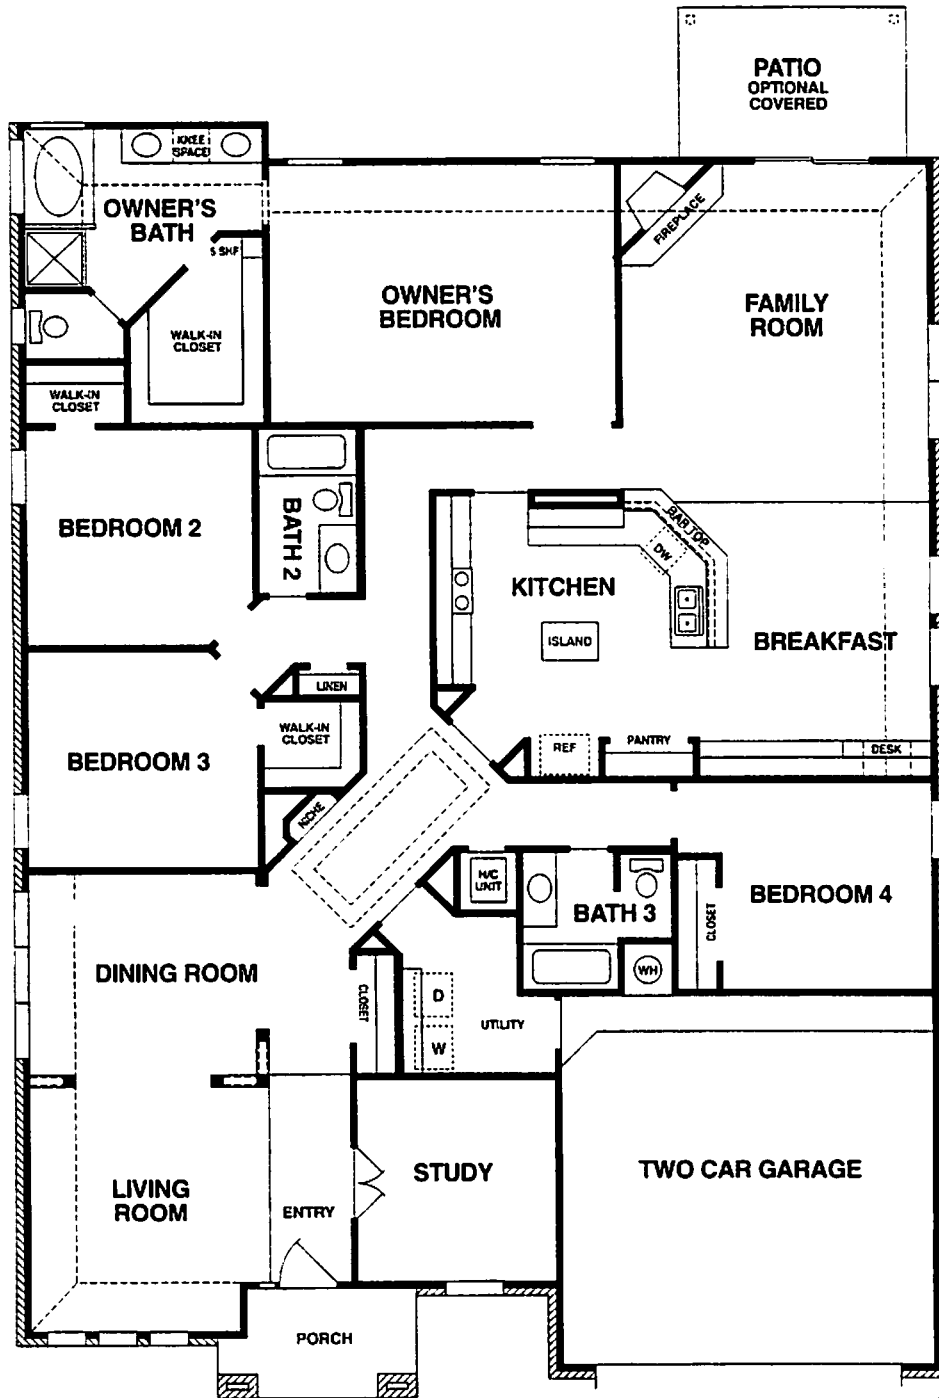

EXPRESSION
Series

Floorplan Shown is "A" Elevation

2753
The Fuchsia

Approximately 2,753 Sq. Ft.

FLOORPLANS MAY VARY PER ELEVATION.
Floorplans & elevations shown are artists concepts. Please consult blueprints for specific details.
Continuing a policy of constant research and improvement, Centex homes reserves the right to revise price, plan, or specifications without notice or prior obligation.
© COPYRIGHT 1997
CENTEX HOMES